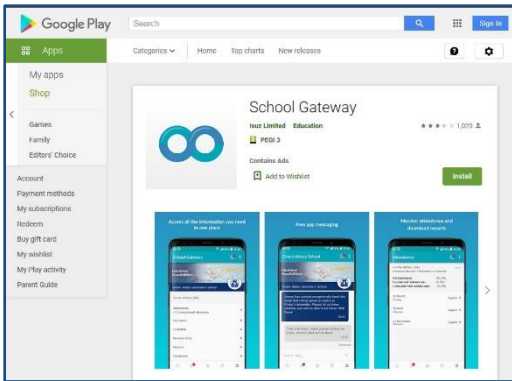

School Gateway sign up (App)

Search for and install the **School Gateway** App.

Tap **SIGN UP**

Fill in your details

Tap **SEND PIN**

You must use the details you have provided to the school or you will not be able to sign up

You will be sent a **PIN** via text message

Sign in with your email address and the pin sent to you

Tap **LOGIN**

School Gateway sign up (App)

Tap here to view messages and to send the school a message

To message the school type your message here