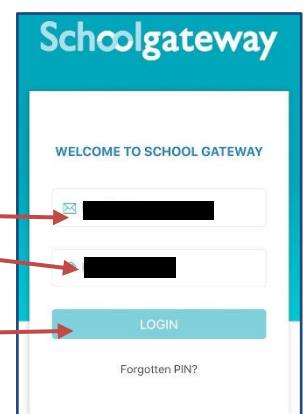

School Gateway sign up (App)

Search for and install the **School Gateway** App.

Tap **SIGN UP**

Fill in your details

Tap **SEND PIN**

You must use the details you have provided to the school or you will not be able to sign up

You will be sent a **PIN** via text message

Sign in with your email address and the pin sent to you

Tap **LOGIN**

School Gateway sign up (App)

Tap here to view messages and to send the school a message

To message the school type your message here