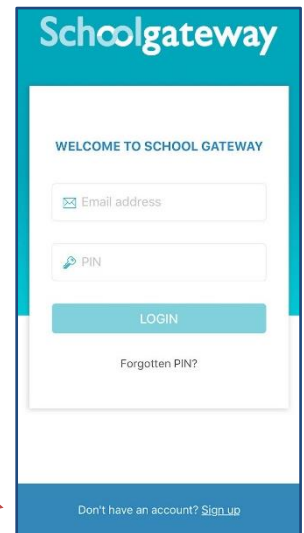

School Gateway sign up (App)

Search for and install the **School Gateway** App.

Tap **SIGN UP**

Fill in your details

Tap **SEND PIN**

You must use the details you have provided to the school or you will not be able to sign up

You will be sent a **PIN** via text message

Sign in with your email address and the pin sent to you

Tap **LOGIN**

School Gateway sign up (App)

Tap here to view messages and to send the school a message

To message the school type your message here