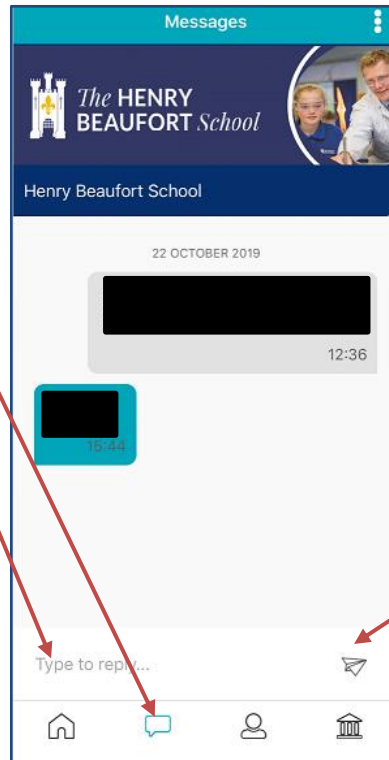

School Gateway sign up (App)

Search for and install the **School Gateway** App.

Tap **SIGN UP**

Fill in your details

Tap **SEND PIN**

You must use the details you have provided to the school or you will not be able to sign up

You will be sent a **PIN** via text message

Sign in with your email address and the pin sent to you

Tap **LOGIN**

School Gateway sign up (App)

Tap here to view messages and to send the school a message

To message the school type your message here