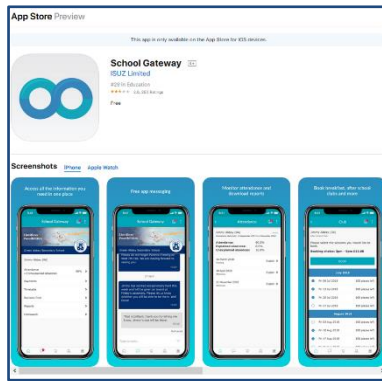

School Gateway sign up (App)

Search for and install the **School Gateway** App.

Tap **SIGN UP**

Fill in your details

Tap **SEND PIN**

You must use the details you have provided to the school or you will not be able to sign up

You will be sent a **PIN** via text message

Sign in with your email address and the pin sent to you

Tap **LOGIN**

School Gateway sign up (App)

Tap here to view messages and to send the school a message

To message the school type your message here