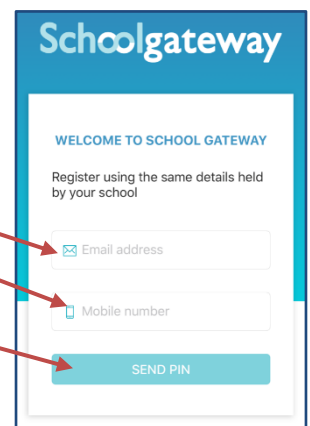

School Gateway sign up (App)

Search for and install the **School Gateway** App.

Tap **SIGN UP**

Fill in your details

Tap **SEND PIN**

You must use the details you have provided to the school or you will not be able to sign up

You will be sent a **PIN** via text message

Sign in with your email address and the pin sent to you

Tap **LOGIN**

School Gateway sign up (App)

Tap here to view messages and to send the school a message

To message the school type your message here