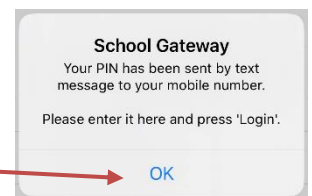

School Gateway sign up (App)

Search for and install the **School Gateway** App.

Tap **SIGN UP**

Fill in your details

Tap **SEND PIN**

You must use the details you have provided to the school or you will not be able to sign up

You will be sent a **PIN** via text message

Sign in with your email address and the pin sent to you

Tap **LOGIN**

School Gateway sign up (App)

Tap here to view messages and to send the school a message

To message the school type your message here